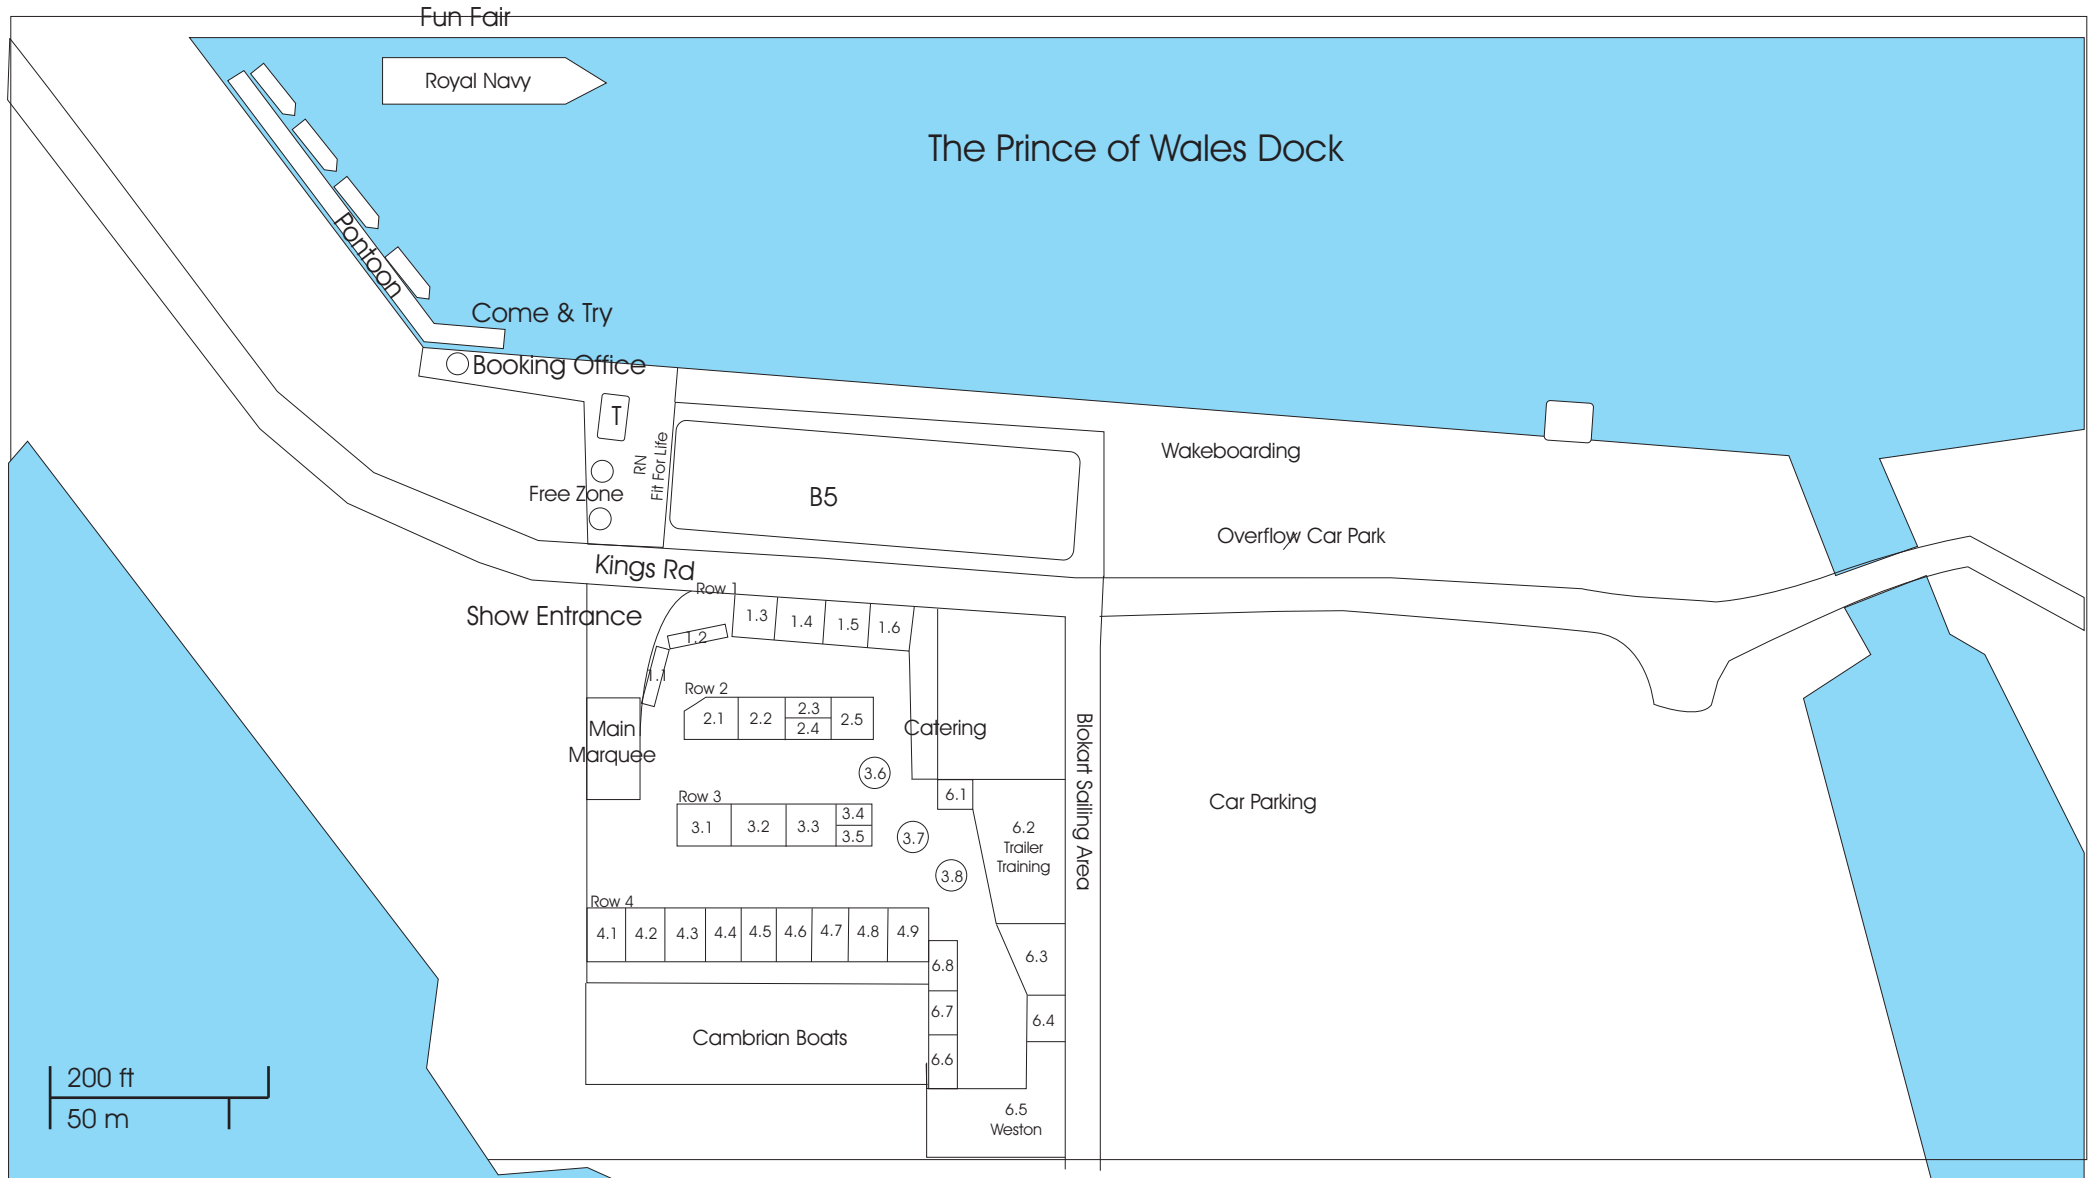

# 2011 South Wales Boat Show

SA1, Swansea

KEY:  
 A: Traffic Control  
 C: Catering Marquee

T: Toilets (15 inc 2 Disabled)  
 O/o: Organisers office and & Stage

Version 1.1  
 Created 07/02/2011  
 Updated 06/06/2011

# 2011 South Wales Boat Show

SA1, Swansea

## Marina Berths