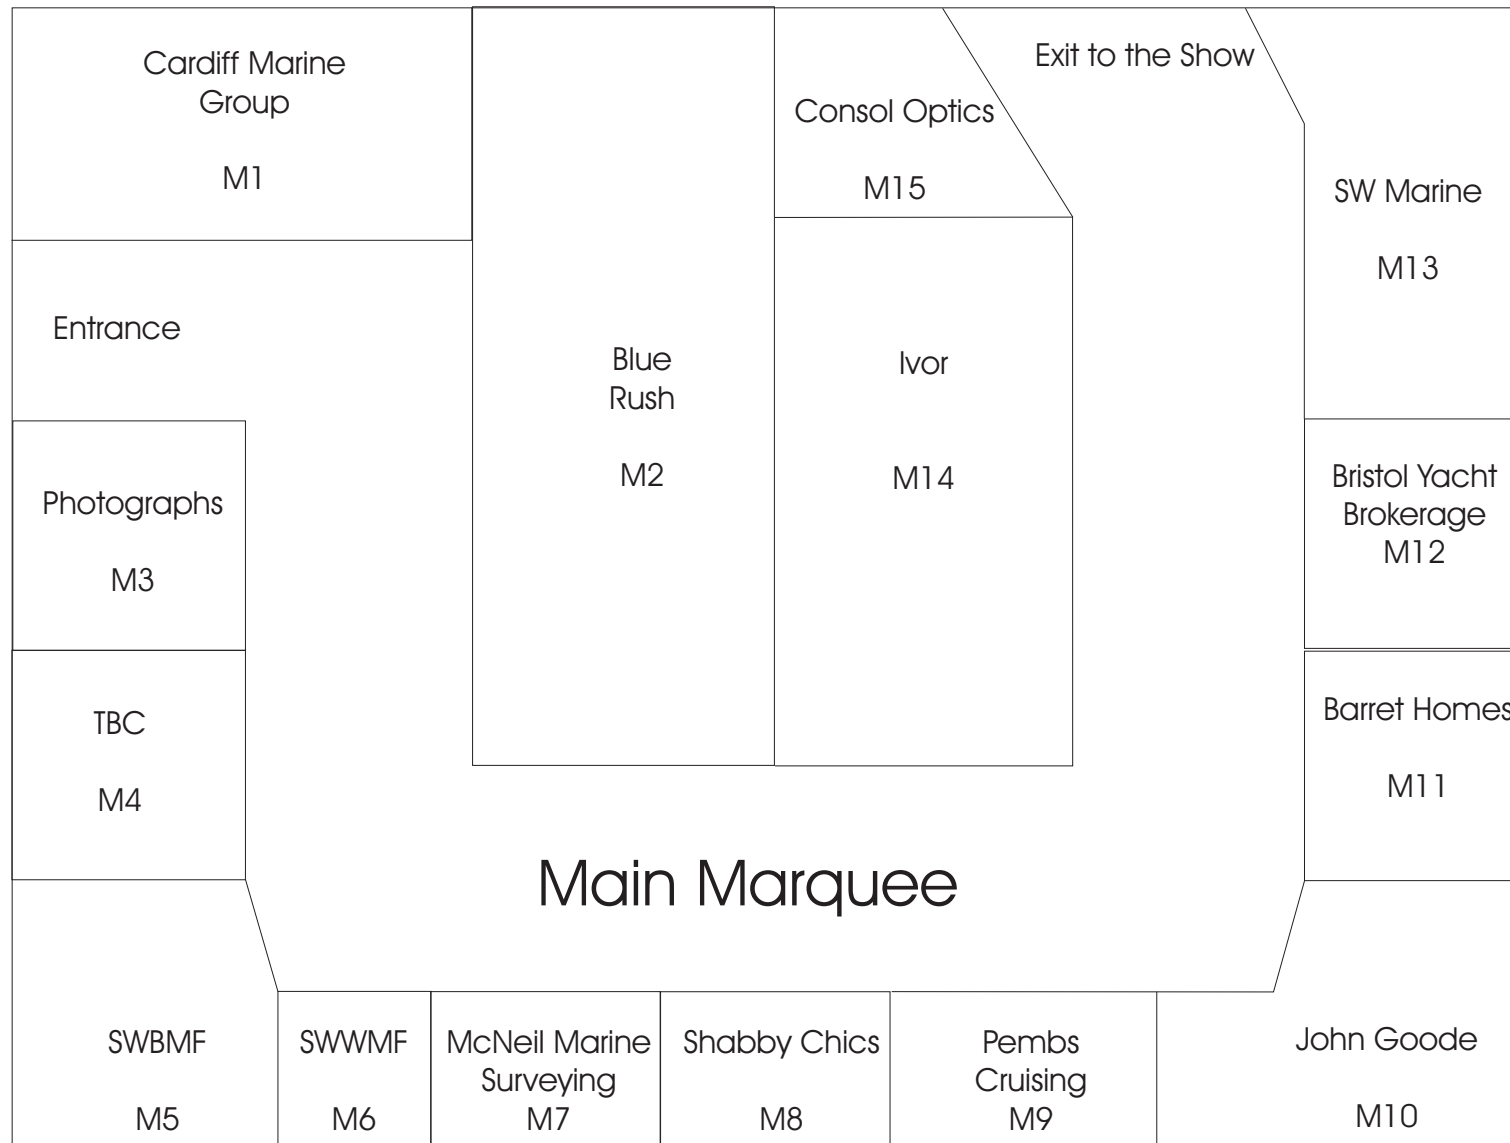

# 2011 South Wales Boat Show

SA1, Swansea

KEY:  
 A: Traffic Control  
 C: Catering Marquee

T: Toilets (15 inc 2 Disabled)  
 O/o: Organisers office and & Stage

Version 1.1  
 Created 07/02/2011  
 Updated 06/06/2011

# 2011 South Wales Boat Show

SA1, Swansea

## Marina Berths