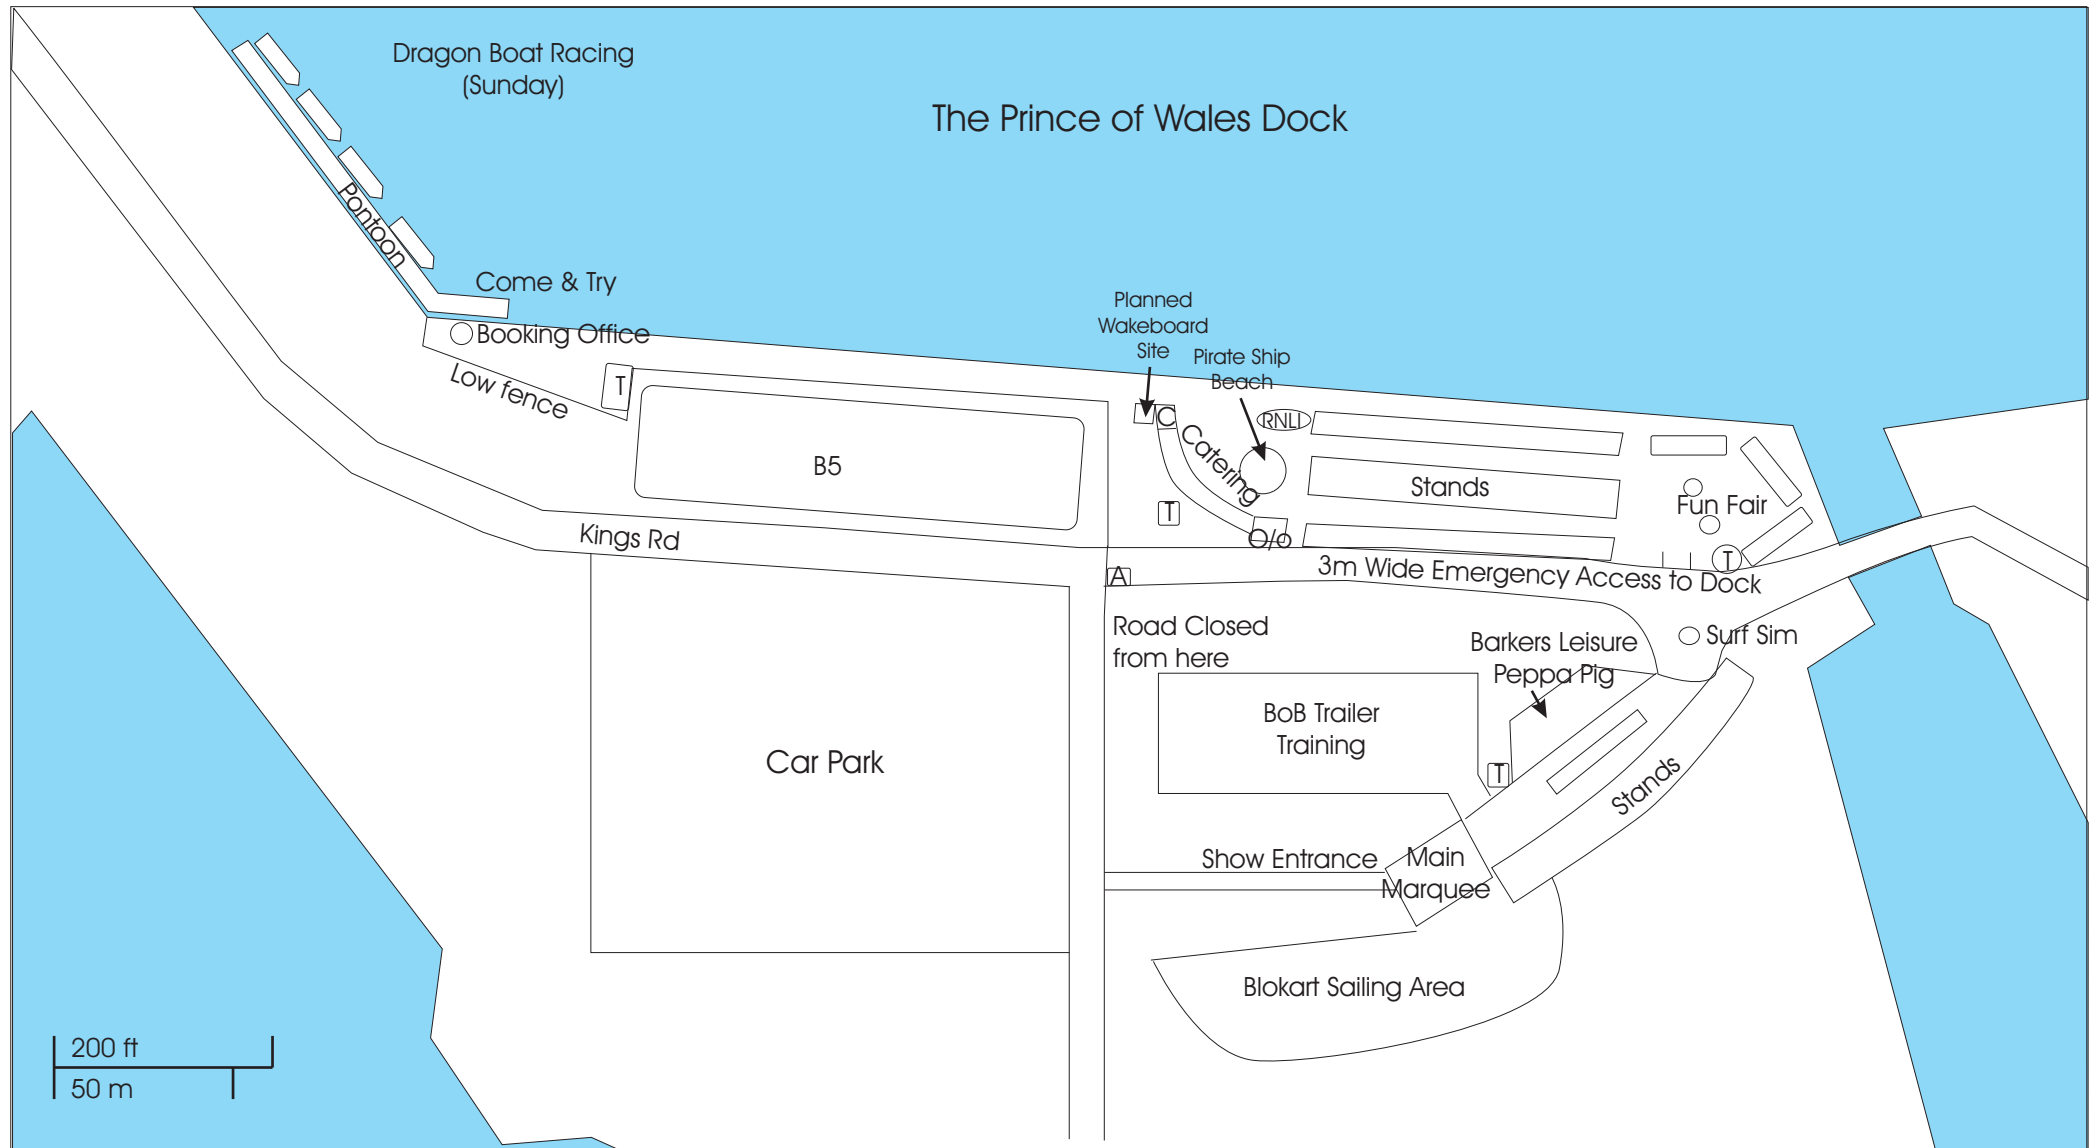

# 2010 South Wales Boat Show

SA1, Swansea

KEY:

A: Traffic Control

C: Catering Marquee

T: Toilets (15 inc 2 Disabled)

O/o: Organisers office and & Stage

Version 1.0  
Created 26/02/2010